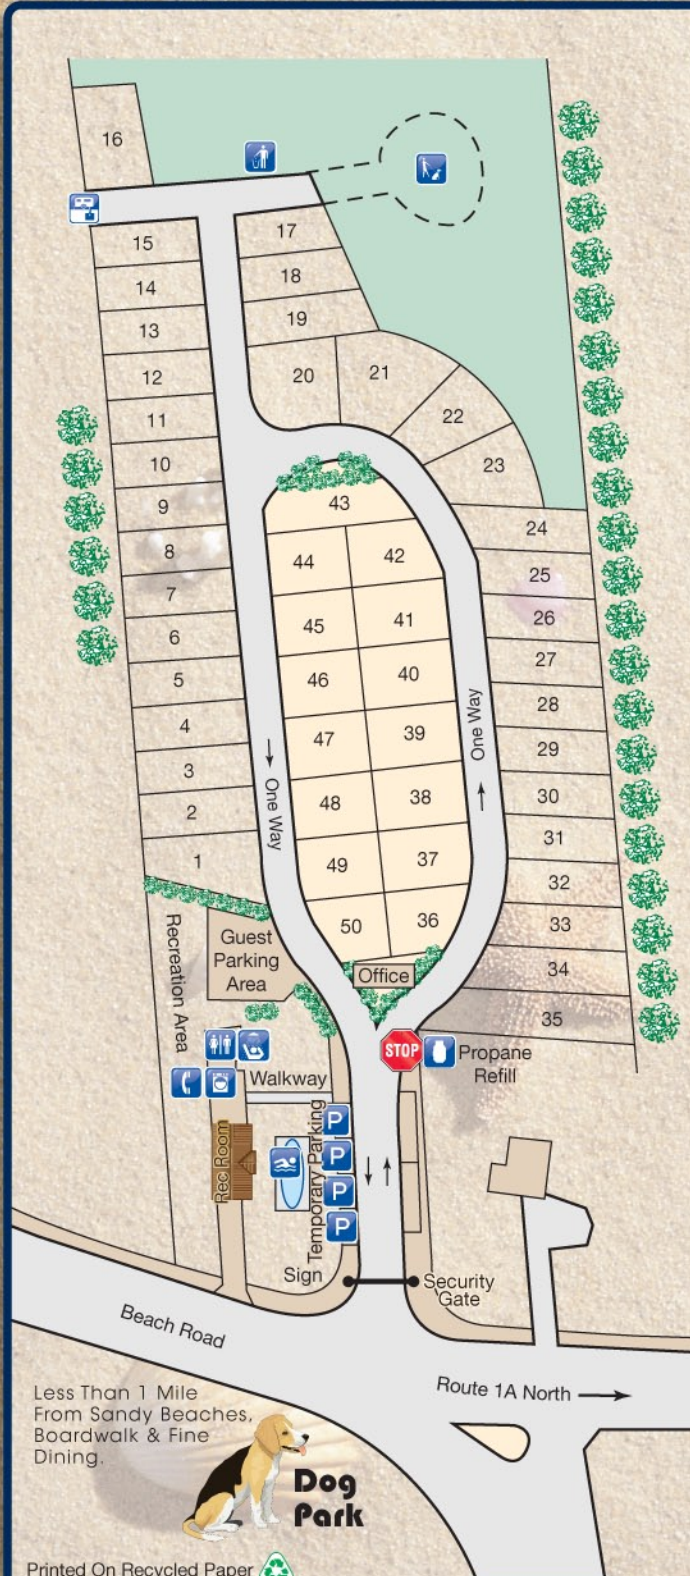

147 Beach Road (SR 1A)
Salisbury Beach, MA 01952
Essex County

(978) 463-0226 or (800) 382-2230
www.beachroservpark.com • Info@beachroservpark.com

Beach Rose RV Park Community Standards Closest Private Park To Atlantic Ocean At Salisbury Beach

Office Hours: 9:00 a.m. - 8:00 p.m.

Telephone (978) 463-0226

For Laundry and Propane Hours, Check at Office.

1. Check-in Time: 2:00 p.m. • Check-out Time: 11:00 a.m.
2. No tents or rugs allowed on grassy area. No screen houses.
3. One RV, 1 vehicle per site. All others must park in designated lot.
4. Rates are for 1 or 2 persons. Persons under 18 must be accompanied by an adult.
5. All guests, daytime or overnight, must first register in office and pay a fee.
6. Speed Limit: 5 MPH.
7. Quiet Hours: 10:00 p.m. to 8:00 a.m.
8. The swimming pool is for registered guests. Rules are posted at pool. NO LIFEGUARDS ON DUTY. Swim at your own risk. Children under the age of 16 must be accompanied by an adult. Glass is prohibited in the pool area.
9. Campfires are permitted in fireplaces only and cannot be moved. Extinguish fire completely before retiring or leaving site. All fires out by 11:00 p.m.
10. Please tie all garbage bags and leave curbside by 10:00 a.m.
11. ATVs and dirt bikes are not permitted.
12. Positively no firearms or fireworks allowed.
13. Washing of RVs or vehicles is prohibited.
14. Clotheslines are limited to "camper style" only.
15. Sales of goods or wares in the park is prohibited.
16. Smoking is prohibited in the park office, laundry, restrooms or pool.
17. Parents are responsible for behavior and safety of their children in all areas of the park.

Less Than 1 Mile
From Sandy Beaches,
Boardwalk & Fine
Dining.

Printed On Recycled Paper

LEGEND	
	Restroom
	Laundry
	Dump Station
	Trash Receptacle
	Parking
	Telephone
	Dog Walk Area
	Pool
	Propane
	Showers